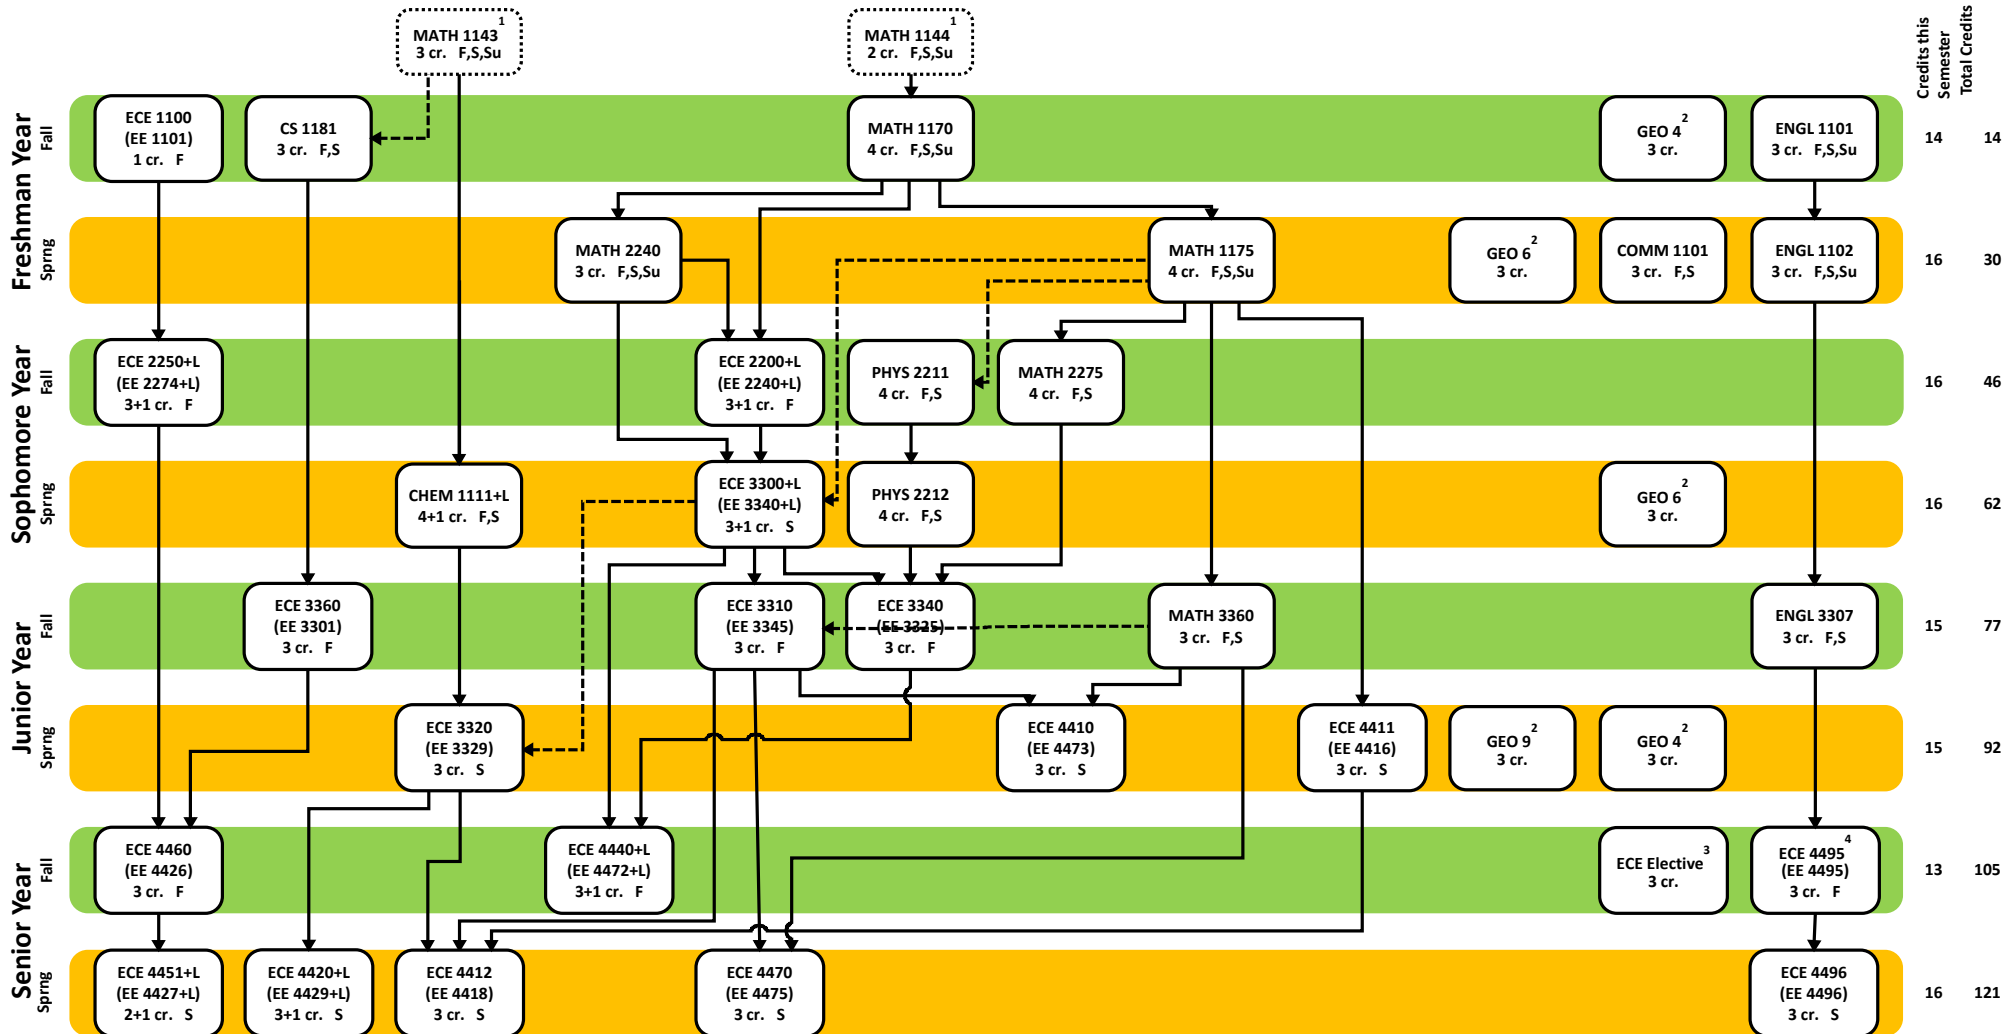

# Electrical Engineering Program (BSEE)

Recommended Plan of Study  
121 credits, 2022-2023 Undergraduate Catalog

<sup>1</sup> These courses may be required for students needing remedial math to prepare for calculus.

<sup>2</sup> Courses pre-approved for meeting General Education Objectives 4, 6, and 9 are listed on the reverse side of this form.

<sup>3</sup> ECE Elective courses must be approved by your ECE Faculty Advisor. (See reverse for a list of pre-approved ECE Elective courses.)

<sup>4</sup> Application and instructor permission required. (Includes successful completion of ALL ECE/CS core required courses numbered below 4000 and ENGL 3307.)